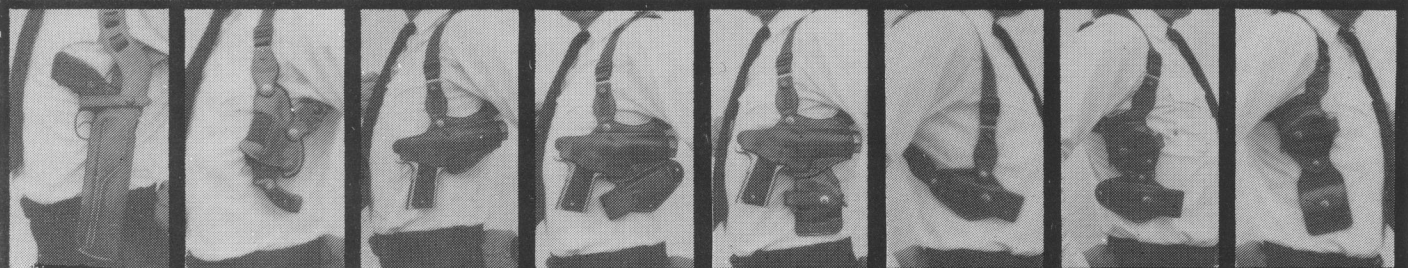

#841

#848

#842

#846

#847

#844

#843

#840B System Adjustable Snap-on Belt Loop

Our shoulder systems are probably the most advanced available. All units are interchangeable and will couple with each other in numerous arrangements.

Connecting units to holsters may require an extra brass screw which is available on request.