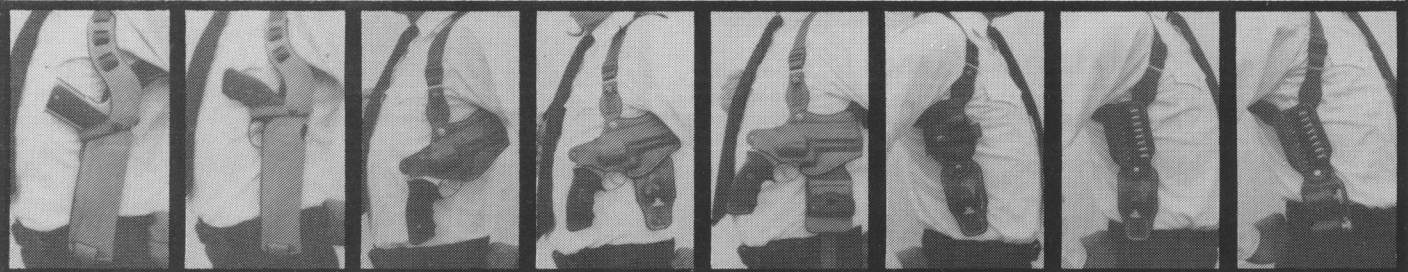

#841

#848

#842

#846

#847

#844

#843

#840B System Adjustable Snap-on Belt Loop

Our shoulder systems are probably the most advanced available. All units are interchangeable and will couple with each other in numerous arrangements.

Connecting units to holsters may require an extra brass screw which is available on request.