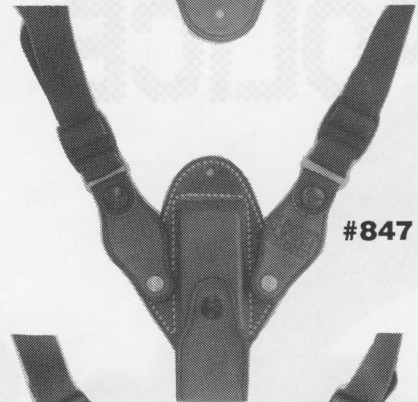

# SHOULDER SYSTEMS

Apart from Mod.840, the harness is not included with system units. Also available is our "Criss-Cross" webbing harness, see price list for details.

E S C O R T G U N L E A T H E R

#840

#841

#848

#842

#846

#847

#844

#843

#840B System Adjustable Snap-on Belt Loop

Our shoulder systems are probably the most advanced available. All units are interchangeable and will couple with each other in numerous arrangements.

Connecting units to holsters may require an extra brass screw which is available on request.